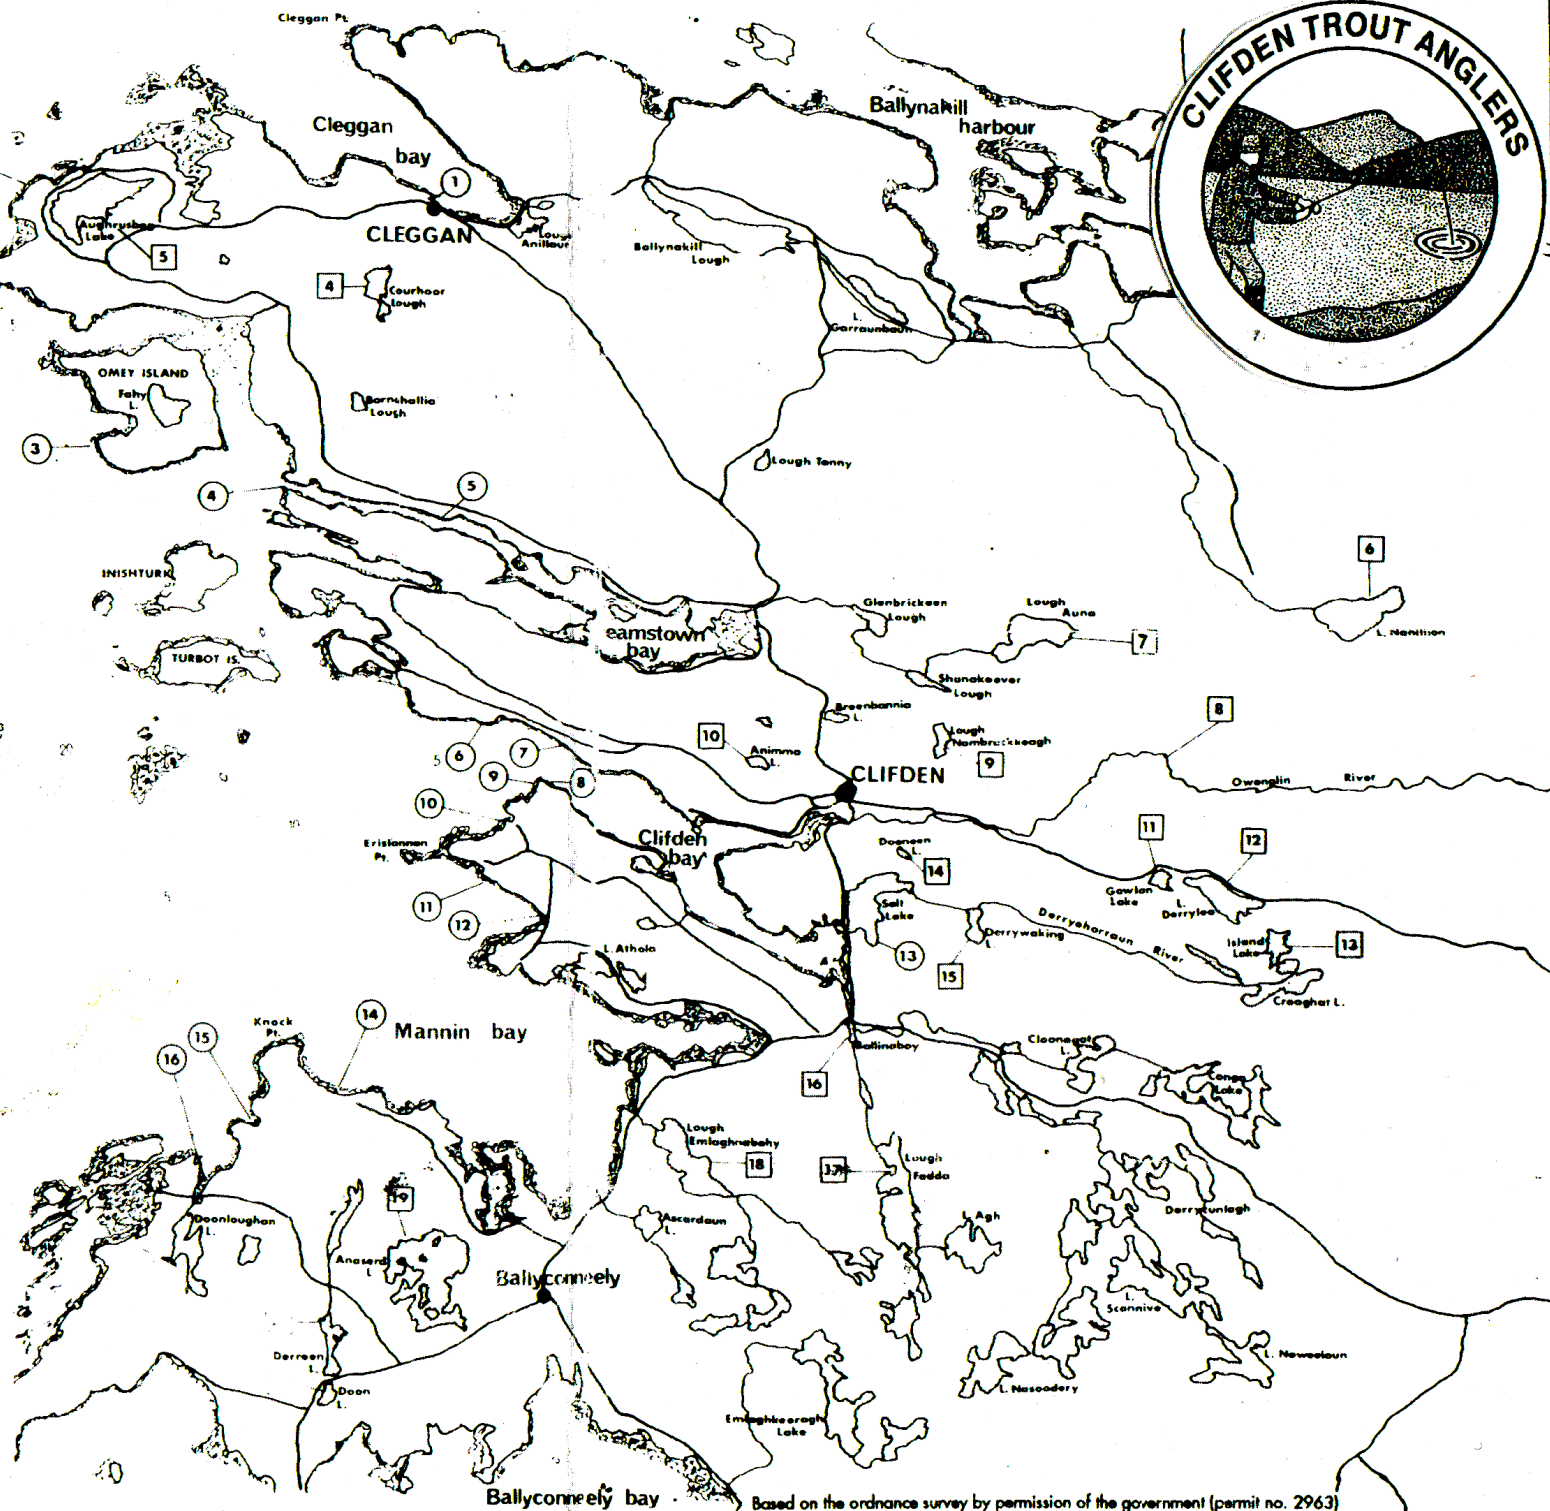

PERMIT CHARGES FOR  
 CLUB  
 LAKES  
 BROWN  
 TROUT  
 FISHING  
 €10 DAY  
 €30 WEEK  
 BOAT  
 HIRE  
 €10.00  
 LIFE JACKET  
 MUST BE  
 WORN

**CLIFDEN AREA ANGLING**

1. The objectives of the Association are to promote, develop and foster angling in the waters under its control. To assist in the protection and preservation of the waters and to exert its influence for the betterment of the sport.
2. Carry membership card at all times when fishing.
3. Members must fish with one rod only. A second rod or handline may not be set.
4. The use of all types of spinner, shrimp, prawn or live bait apart from earth worms are prohibited on the Owenglin River.
6. The taking of dead or dying fish from river or lake except by persons acting under the W.R.F.B. is prohibited.
7. The damming, emptying or teeming of a river or obstructing fish passes is prohibited.
8. Don't be greedy - bring home the amount of fish you might consume.
9. Respect all property and be courteous to water keepers.